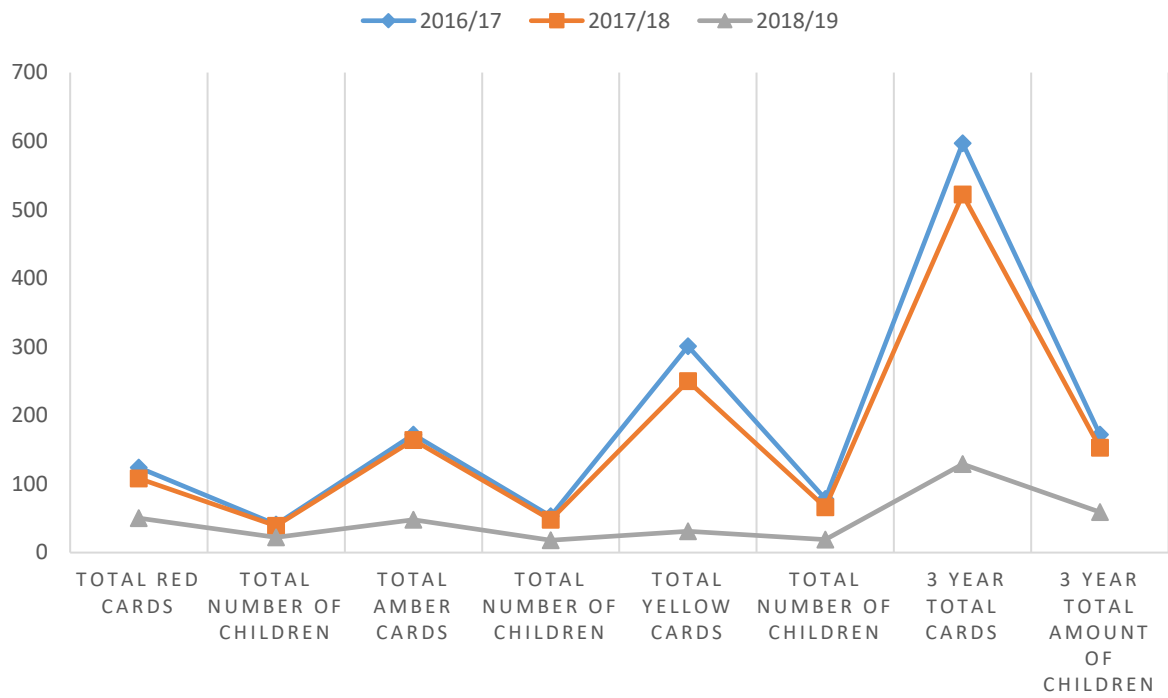

BEHAVIOUR INCIDENTS - 3 YEAR TREND.

	TOTAL RED CARDS	TOTAL NUMBER OF CHILDREN	TOTAL AMBER CARDS	TOTAL NUMBER OF CHILDREN	TOTAL YELLOW CARDS	TOTAL NUMBER OF CHILDREN	3 year total cards	3 year total amount of children
2016/17	124	41	172	53	301	78	597	172
2017/18	108	39	164	48	250	66	522	153
2018/19	50	22	48	18	31	19	129	59